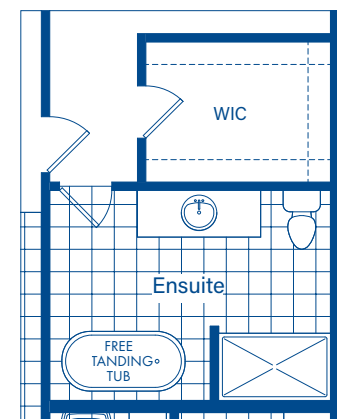

Serenity

1367 SQ.FT.

Basement

Muskoka Series

Main Floor One Bedroom Plan

Main Floor Two Bedroom Plan

Ensuite Option

Plans and specifications are subject to change without notice. All renderings and photographs are artist's concept. e. & o.e.