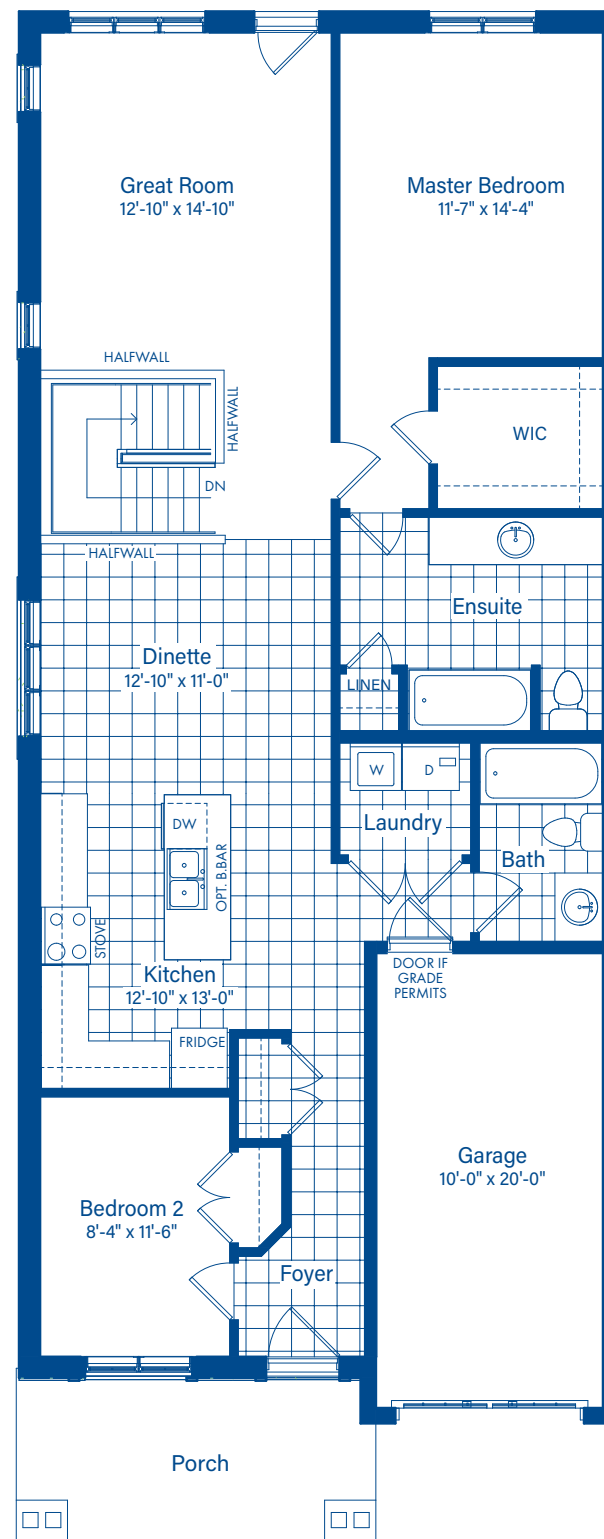

Serenity

1367 SQ.FT.

Basement

Muskoka Series

Main Floor One Bedroom Plan

Main Floor Two Bedroom Plan

Ensuite Option

Plans and specifications are subject to change without notice. All renderings and photographs are artist's concept. e. & o.e.