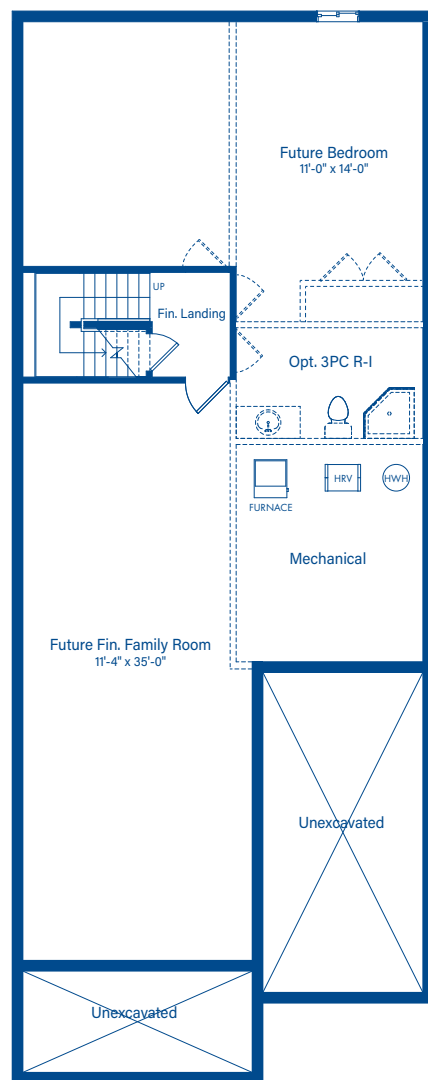

Serenity

1367 SQ.FT.

Basement

Muskoka Series

Main Floor One Bedroom Plan

Main Floor Two Bedroom Plan

Ensuite Option

Plans and specifications are subject to change without notice. All renderings and photographs are artist's concept. e. & o.e.