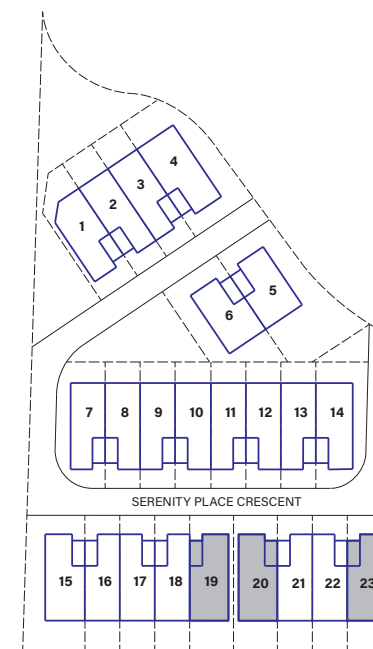

Serenity

1367 SQ.FT.

Basement

Muskoka Series

Main Floor One Bedroom Plan

Main Floor Two Bedroom Plan

Ensuite Option

Plans and specifications are subject to change without notice. All renderings and photographs are artist's concept. e. & o.e.