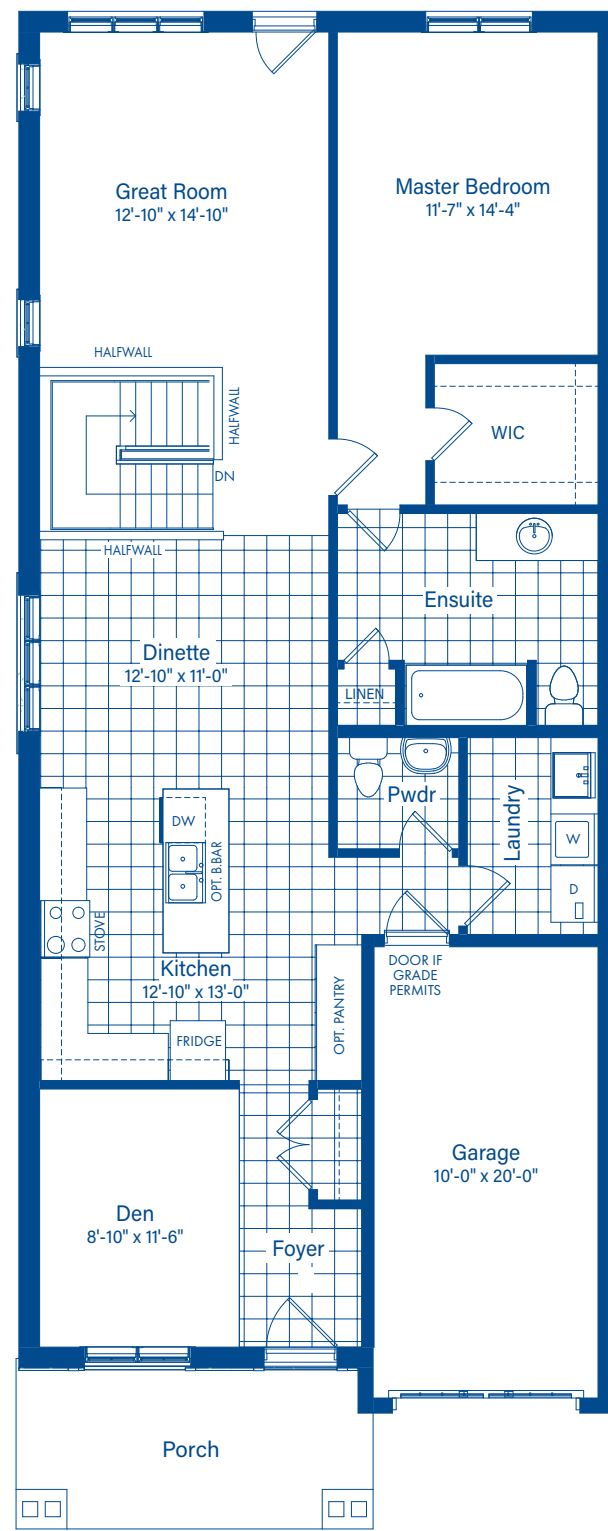

Serenity

1367 SQ.FT.

Basement

Muskoka Series

Main Floor One Bedroom Plan

Main Floor Two Bedroom Plan

Ensuite Option

Plans and specifications are subject to change without notice. All renderings and photographs are artist's concept. e. & o.e.