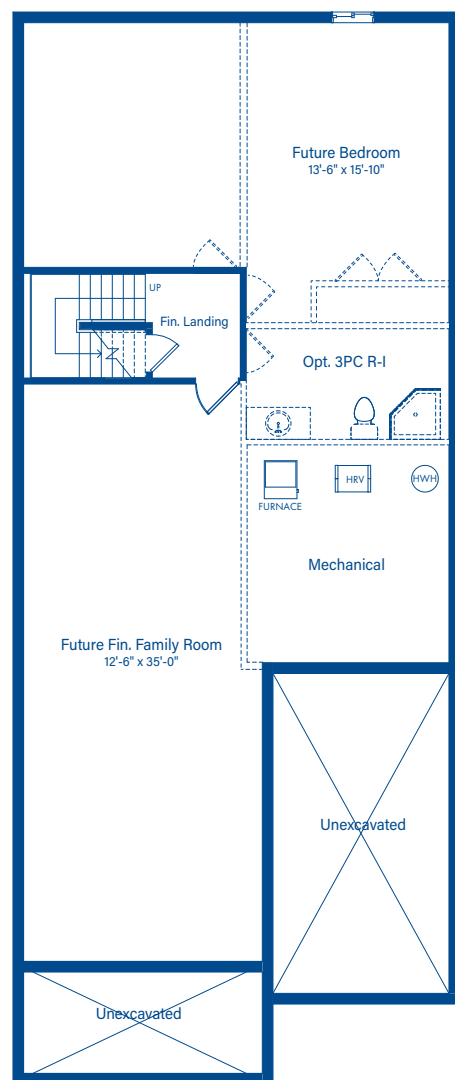

# Serenity

1424 SQ.FT.

Basement

Main Floor One Bedroom Plan

Main Floor Two Bedroom Plan

Ensuite Option

Muskoka Series

Plans and specifications are subject to change without notice. All renderings and photographs are artist's concept. e. & O.E. 07.07.2016