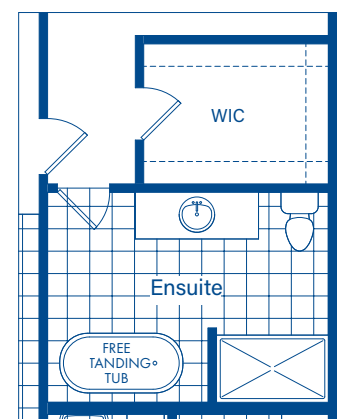

# Serenity

1424 SQ.FT.

Basement

Main Floor One Bedroom Plan

Main Floor Two Bedroom Plan

Ensuite Option

Muskoka Series

Plans and specifications are subject to change without notice. All renderings and photographs are artist's concept. e. & O.E. 07.07.2016