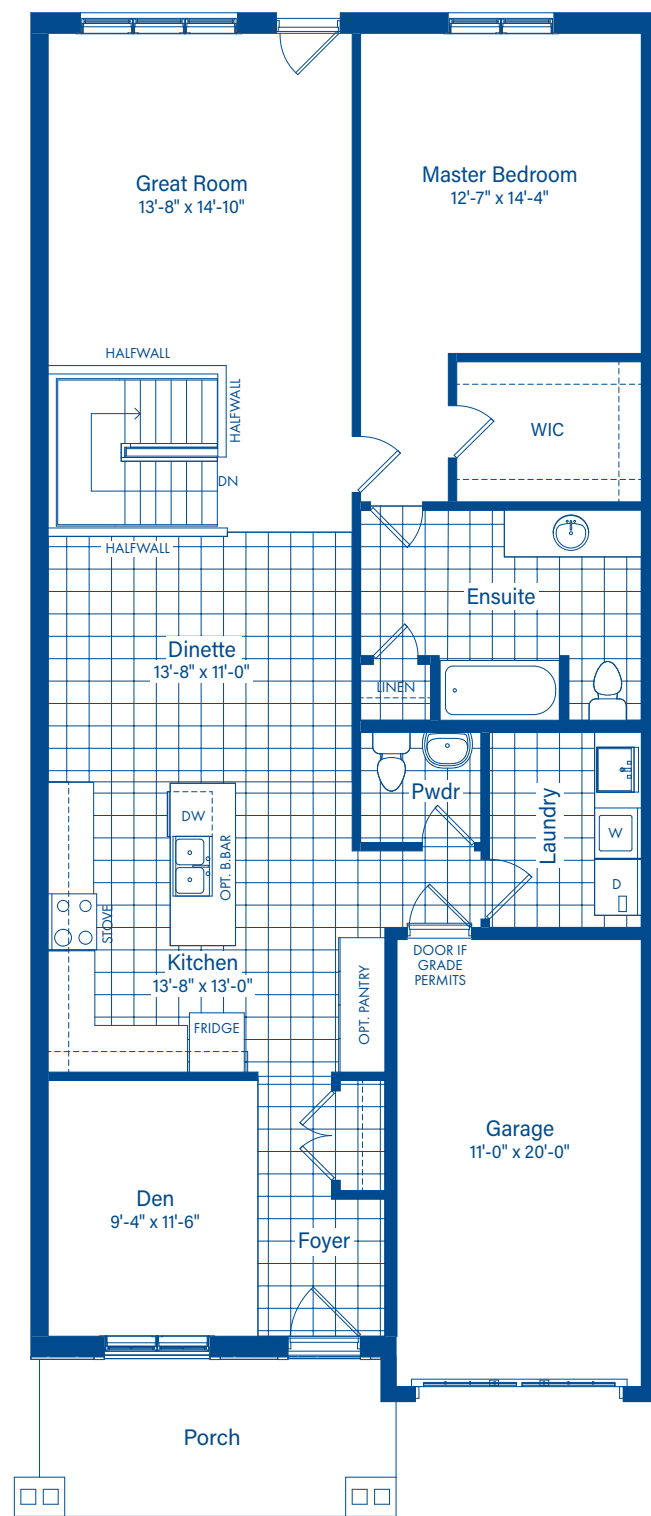

# Serenity

1424 SQ.FT.

Basement

Main Floor One Bedroom Plan

Main Floor Two Bedroom Plan

Ensuite Option

Muskoka Series

Plans and specifications are subject to change without notice. All renderings and photographs are artist's concept. e. & O.E. 07.07.2016