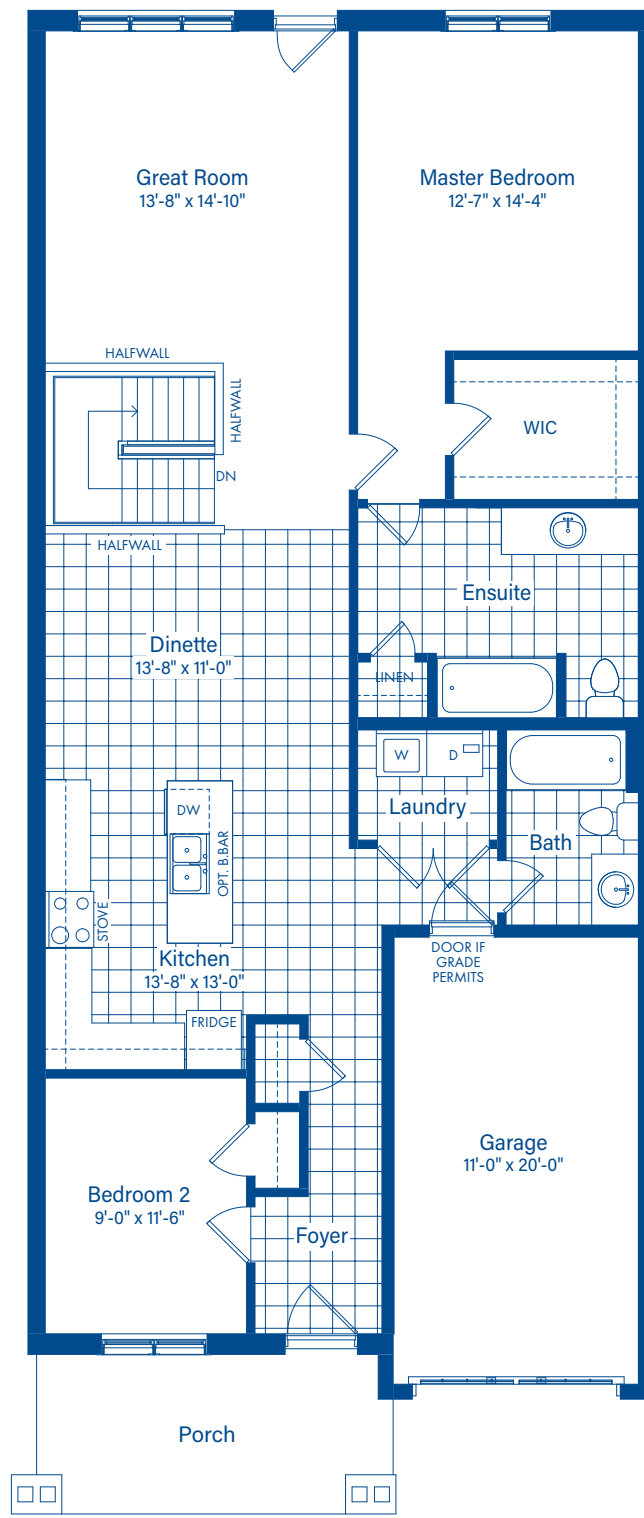

# Serenity

1424 SQ.FT.

Basement

Main Floor One Bedroom Plan

Main Floor Two Bedroom Plan

Ensuite Option

Muskoka Series

Plans and specifications are subject to change without notice. All renderings and photographs are artist's concept. e. & O.E. 07.07.2016