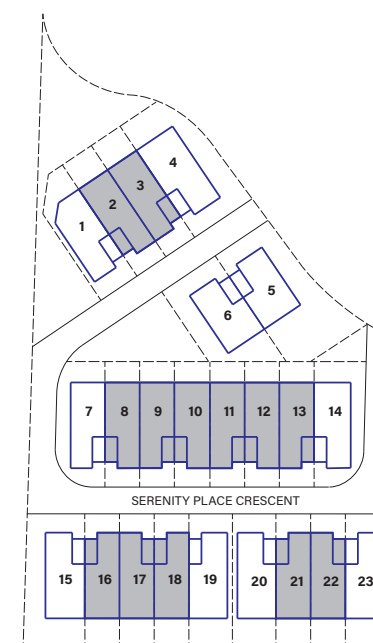

# Serenity

1424 SQ.FT.

Basement

Main Floor One Bedroom Plan

Main Floor Two Bedroom Plan

Ensuite Option

Muskoka Series

Plans and specifications are subject to change without notice. All renderings and photographs are artist's concept. e. & O.E. 07.07.2016